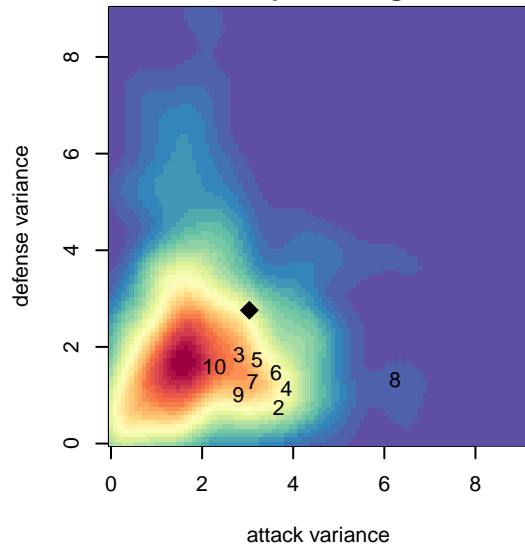

Washington Timbers White 2 B04

Washington Timbers
 Vancouver, WA
 B04 total strength=787
 attack=1.11 defense=0.83
 fall league = PTT B04 Div 2 White
 spr league = Spr OYS B04 Div 2 White

alt names used:
 WA Timbers 04B White 2
 WA Timbers 04B White 2
 WASHINGTON TIMBERS FC 04B WHITE 2
 WA Timbers 04B White 2

Venues played:
 2016 Spr OYS B04 Division 2 Green
 2017 Summer Slam Silver
 2017 PTT B04 Division 2 White
 2017 OYS Founders Cup B04
 2017 Spr OYS B04 Division 2 White

Washington Timbers White 2 B04
 Dots are actual minus expected GF (blue circles) and GA (red triangles).
 Blue line is smoothed change in attack strength. Red is smoothed change in defense strength.

**attack and defense variance (black dot)
relative to other teams
and top 10 in region**

**attack and defense rating
relative to others at age
and all opponents in last 13 months**

Performance relative to 13 month average