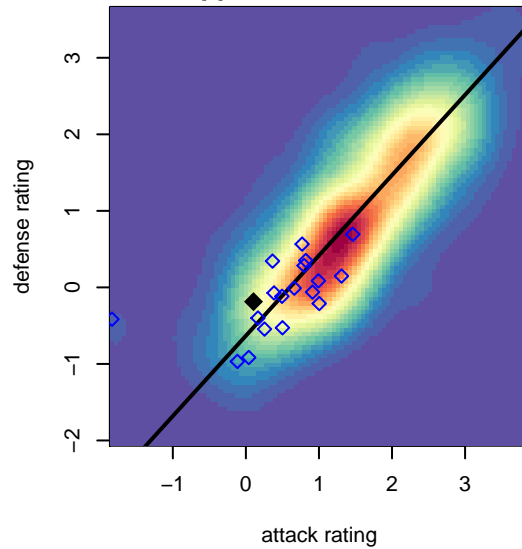

Washington Timbers White 2 B04

Washington Timbers
 Vancouver, WA
 B04 total strength=787
 attack=1.11 defense=0.83
 fall league = PTT B04 Div 2 White
 spr league = Spr OYS B04 Div 2 White

alt names used:
 WA Timbers 04B White 2
 WA Timbers 04B White 2
 WASHINGTON TIMBERS FC 04B WHITE 2
 WA Timbers 04B White 2

Venues played:
 2016 Spr OYS B04 Division 2 Green
 2017 Summer Slam Silver
 2017 PTT B04 Division 2 White
 2017 OYS Founders Cup B04
 2017 Spr OYS B04 Division 2 White

Washington Timbers White 2 B04
 Dots are actual minus expected GF (blue circles) and GA (red triangles).
 Blue line is smoothed change in attack strength. Red is smoothed change in defense strength.

**attack and defense variance (black dot)
relative to other teams
and top 10 in region**

**attack and defense rating
relative to others at age
and all opponents in last 13 months**

Performance relative to 13 month average