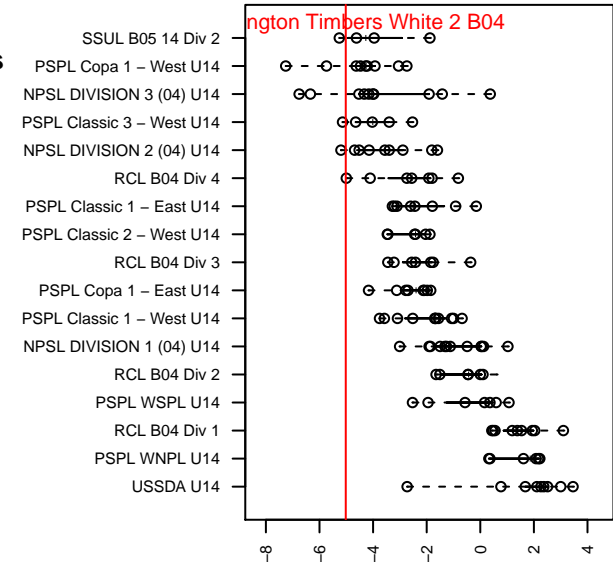

Washington Timbers White 2 B04

Washington Timbers
 Vancouver, WA
 B04 total strength=787
 attack=1.11 defense=0.83
 fall league = PTT B04 Div 2 White
 spr league = Spr OYS B04 Div 2 White

alt names used:
 WA Timbers 04B White 2
 WA Timbers 04B White 2
 WASHINGTON TIMBERS FC 04B WHITE 2
 WA Timbers 04B White 2

Venues played:
 2016 Spr OYS B04 Division 2 Green
 2017 Summer Slam Silver
 2017 PTT B04 Division 2 White
 2017 OYS Founders Cup B04
 2017 Spr OYS B04 Division 2 White

Washington Timbers White 2 B04
 Dots are actual minus expected GF (blue circles) and GA (red triangles).
 Blue line is smoothed change in attack strength. Red is smoothed change in defense strength.

**attack and defense variance (black dot)
relative to other teams
and top 10 in region**

**attack and defense rating
relative to others at age
and all opponents in last 13 months**

Performance relative to 13 month average