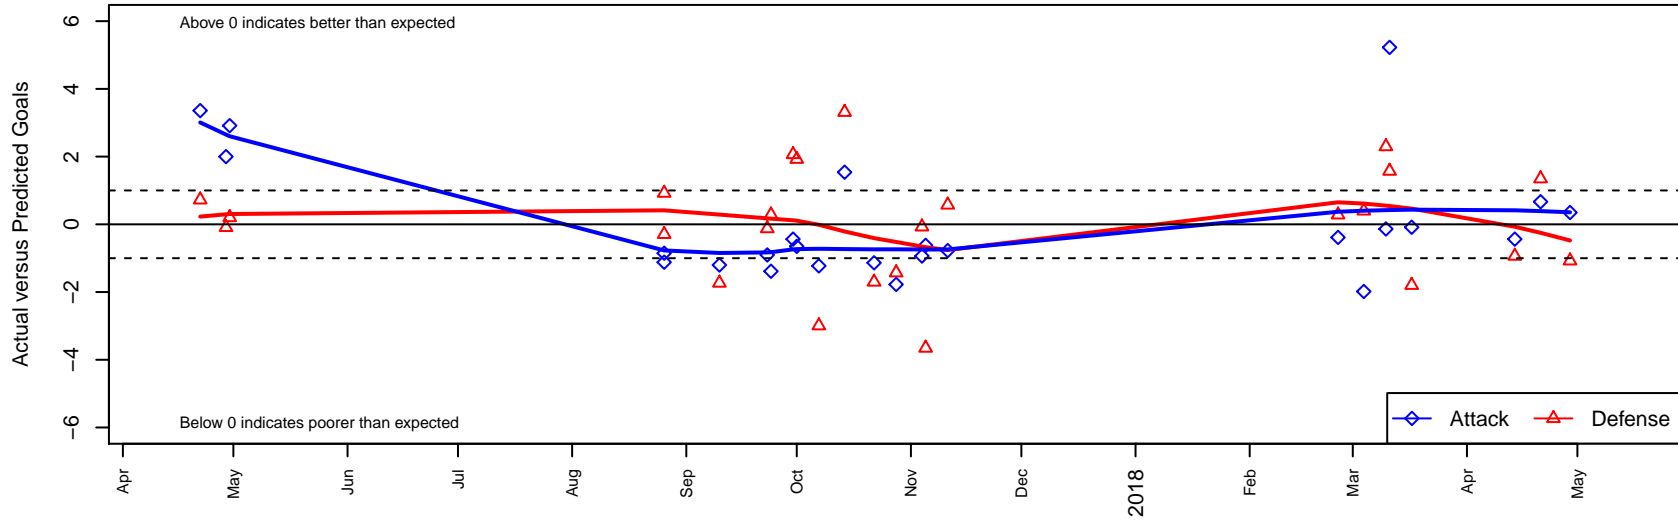

Washington Timbers White 2 B04

Washington Timbers
 Vancouver, WA
 B04 total strength=787
 attack=1.11 defense=0.83
 fall league = PTT B04 Div 2 White
 spr league = Spr OYS B04 Div 2 White

alt names used:
 WA Timbers 04B White 2
 WA Timbers 04B White 2
 WASHINGTON TIMBERS FC 04B WHITE 2
 WA Timbers 04B White 2

Venues played:
 2016 Spr OYS B04 Division 2 Green
 2017 Summer Slam Silver
 2017 PTT B04 Division 2 White
 2017 OYS Founders Cup B04
 2017 Spr OYS B04 Division 2 White

Washington Timbers White 2 B04
 Dots are actual minus expected GF (blue circles) and GA (red triangles).
 Blue line is smoothed change in attack strength. Red is smoothed change in defense strength.

**attack and defense variance (black dot)
relative to other teams
and top 10 in region**

**attack and defense rating
relative to others at age
and all opponents in last 13 months**

Performance relative to 13 month average